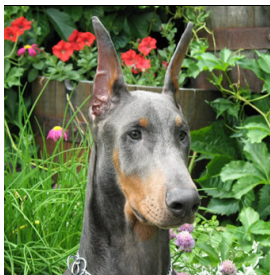

Gunner's Dog House
172 Calder Road, St. Andrews, Manitoba, R1A 4E3
Email : mymom@gunnersdoghouse.com
www.gunnersdoghouse.com