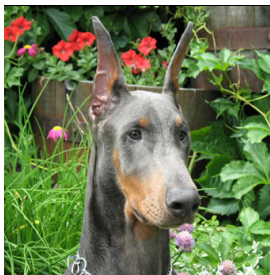

Extend-A-Seat™ gives a pet a flat, cushioned platform to lay on while keeping the floorboard out of reach. Attaches to the rear bench seat of most automobiles. **OH00675 Extend-A-Seat™ - Blue 61"w x 13"h x 15"d**

Larger and older dogs need a boost up to reach the higher interiors of today's larger SUVs. **The Up & Out™ Lift Harness** lets dog owners assist larger dogs in and out of elevated spaces. **OH00677 Up & Out™ Lift Harness - Assorted colors Adj. girth size from 30" to 36" 11.75"w x 39"h x 25"d**

The Back Seat Hammock™ gives pets a safe and comfortable ride suspended between the study material. Attaches easily across the front and rear seats of most automobiles. **OH00679 Back Seat Hammock™ - Black 55"w x 58.5"h x 5"d**

Safety Barrier keeps pets from sliding through to the front seat during hard braking. Also keeps pets from interfering with vehicle operations. **OH00676 Front Seat Safety Barrier™ - Black 16"w x 18"h x 25"d**