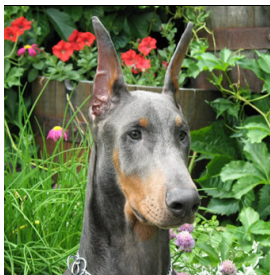

Gunner's Dog House EGG BABIES

The ultimate long-lasting toy for dogs who love to seek and destroy. Keeps your pet occupied with 3 removable squeakin' eggs that fit inside the toy's body. Pets learn to remove eggs without destroying the toy for repeated play and bundles of fun! Approx. Toy Size: 9"H x 9"W x 10"D

PP01270 Toby the Turtle 12"w x 4"h x 11"d
PP01271 Fritzi the Fish 9"w x 9"h x 9"d
PP01272 Dempsey the Dinosaur 12"w x 8"h x 7"d
PP01273 Delta the Duck 8.5"w x 6"h x 9"d
PP01274 Harvey the Hedgehog 8.5"w x 6"h x 9"d
PP01276 Pippi the Platypus 11"w x 7"h x 10"d
PP01277 Ali the Alligator 13"w x 6"h x 9"d
PP01278 Squeakn' Egg Refill pack

NEW TO THE EGG BABIES FAMILY!

PP02240 Ethan the Eagle 5.75"w x 8"h x 3.5"d
PP02241 Fannie the Frog 6.5"w x 6.75"h x 4.5"d
PP02242 Potsie the Penguin 5.5"w x 8"h x 3.5"d
PP02243 Sal the Shark 5"w x 8"h x 3.5"d

Gunner's Dog House
172 Calder Road, St. Andrews, Manitoba, R1A 4E3
Email : mymom@gunnersdoghouse.com
www.gunnersdoghouse.com