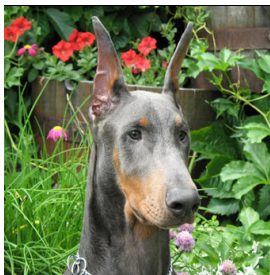

Gunner's Dog House

172 Calder Road, St. Andrews, Manitoba, R1A 4E3

Email : mymom@gunnersdoghouse.com

www.gunnersdoghouse.com