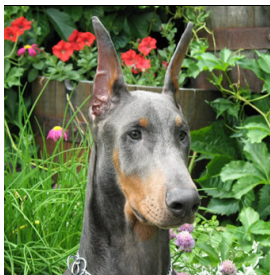

The latest additions to our popular Mega Squeak Squeaker Mat characters line, these cute characters are sure to be a hit with your pooch! With multiple squeakers in each mat, these toys keep dogs entertained for hours by squeaking almost anywhere they touch it.

- PP02225 Mallard M 11.5"w x 11"h x 4"d
- PP02226 Monkey M 11.5"w x 11"h x 4"d
- PP02227 Penguin M 11.5"w x 11"h x 4"d
- PP02228 Pig M 11.5"w x 11"h x 4"d
- PP02229 Mallard L 11.5"w x 11"h x 4"d
- PP02230 Monkey L 11.5"w x 11"h x 4"d
- PP02231 Penguin L 11.5"w x 11"h x 4"d
- PP02232 Pig L 11.5"w x 11"h x 4"d
- PP02233 Long Body Gator 11"w x 31"h x 4"d
- PP02234 Long Body Cow 11"w x 31"h x 4"d
- PP02235 Long Body Wiener Dog 11"w x 31"h x 4"d
- PP02236 Long Body Mallard 11"w x 31"h x 4"d
- PP01368 Sheep - Small
- PP01369 Cat - Small
- PP01370 Duck - Small
- PP01371 Squirrel - Small
- PP01372 Dog - Small
- PP01376 Sheep - Large
- PP01379 Squirrel - Large
- PP01381 Hedgehog - Large
- PP01382 Hedgehog Girl - Large
- PP03315 Santa - Medium
- PP03316 Santa - Large
- PP03317 Penguin - Medium
- PP03318 Penguin - Large
- PP03319 Red/Green Squeaker Mat Small

Gunner's Dog House
172 Calder Road, St. Andrews, Manitoba, R1A 4E3
Email : mymom@gunnersdoghouse.com
www.gunnersdoghouse.com