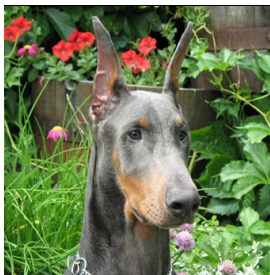

Gunner's Dog House

The advertisement features a blue sky with white clouds and a green grassy field. On the left, a brown plush bull with long white horns stands next to a wooden barrel. On the right, a white plush sheep with a black face and legs stands behind a white picket fence. The Tiff Scale logo is at the top center. Text describes the toys and includes the MyDogToy.com website and phone number.

TIFF SCALE™

BEVO THE Bull

There's no bull when it comes to this Bull!

Bevo comes from the best of all long-horn stock and is ready to take on your canine companion! With super strength and durability, Bevo is sure to become a friend for life.

T-BY-BULL

T-BY-SHEEP

SHERMAN Sheep

TIFF SCALE™

I'm not the black sheep of the flock, but somehow I landed this gig. I no longer have my lovely wool turned into shirts and sweaters, nor do I even get counted as I jump with my friends over your bed. Apparently I'm better served as a fuzzy friend to dogs who would prefer to tug and slobber on me rather than wear me. Baaaa.

MYDOGTOY.COM™
1-888-4-DogToy (364-889)

16

Gunner's Dog House

172 Calder Road, St. Andrews, Manitoba, R1A 4E3

Email : mymom@gunnersdoghouse.com

www.gunnersdoghouse.com